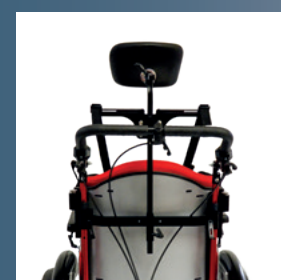

# Tilty Vario

*Tilttable wheelchair for  
adolescent and adults  
Active, tilttable and growable*

wheel sizes  
**22" and 24"**

tilting angle  
from **0° to +25°**

## Equipment examples

All equipment options are on the order form of the Tilty Vario

holder to attach  
abduction wedge

truss pads

arm pads adjustable in  
height and angle

undivided foot rest

head rests with chest-  
shoulder-belt

## Overview

- Tilttable wheelchair for adolescents and adults
- Back adjustable in angle (80° – 120°) and completely stowable
- Highly stable rigid frame with 10 cm abduction; also suitable for Pörnbacher therapy methods
- Smooth handling with minimized effort
- Suitable as a seat for transport in a vehicle according to ISO 7176-19