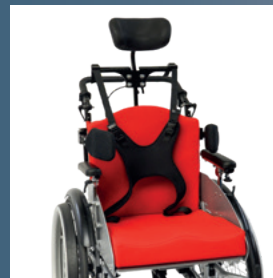

# Tilty Vario

*Tilttable wheelchair for  
adolescent and adults  
Active, tilttable and growable*

wheel sizes  
**22" and 24"**

tilting angle  
from **0° to +25°**

## Equipment examples

All equipment options are on the order form of the Tilty Vario

holder to attach  
abduction wedge

truss pads

arm pads adjustable in  
height and angle

undivided foot rest

head rests with chest-  
shoulder-belt

## Overview

- Tilttable wheelchair for adolescents and adults
- Back adjustable in angle (80° – 120°) and completely stowable
- Highly stable rigid frame with 10 cm abduction; also suitable for Pörnbacher therapy methods
- Smooth handling with minimized effort
- Suitable as a seat for transport in a vehicle according to ISO 7176-19